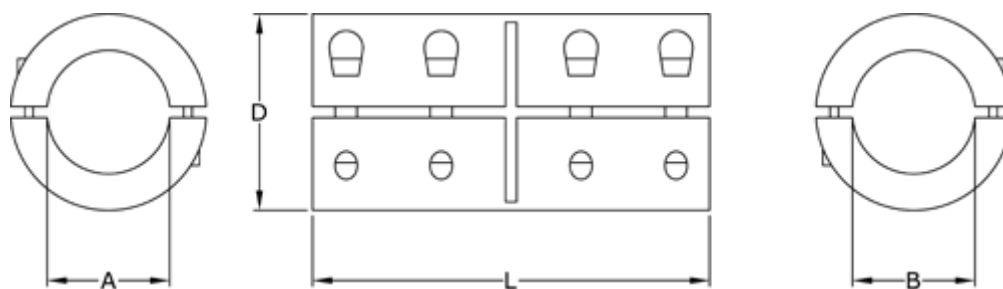

# Data Sheet

Article number: 3323046602020

Description: Rigid coupling size 20 bore 20/20 mm  
Two piece clamp, stainless

## Measures

A = 20  
B = 20  
D = 42  
L = 65  
Screw = M6x16